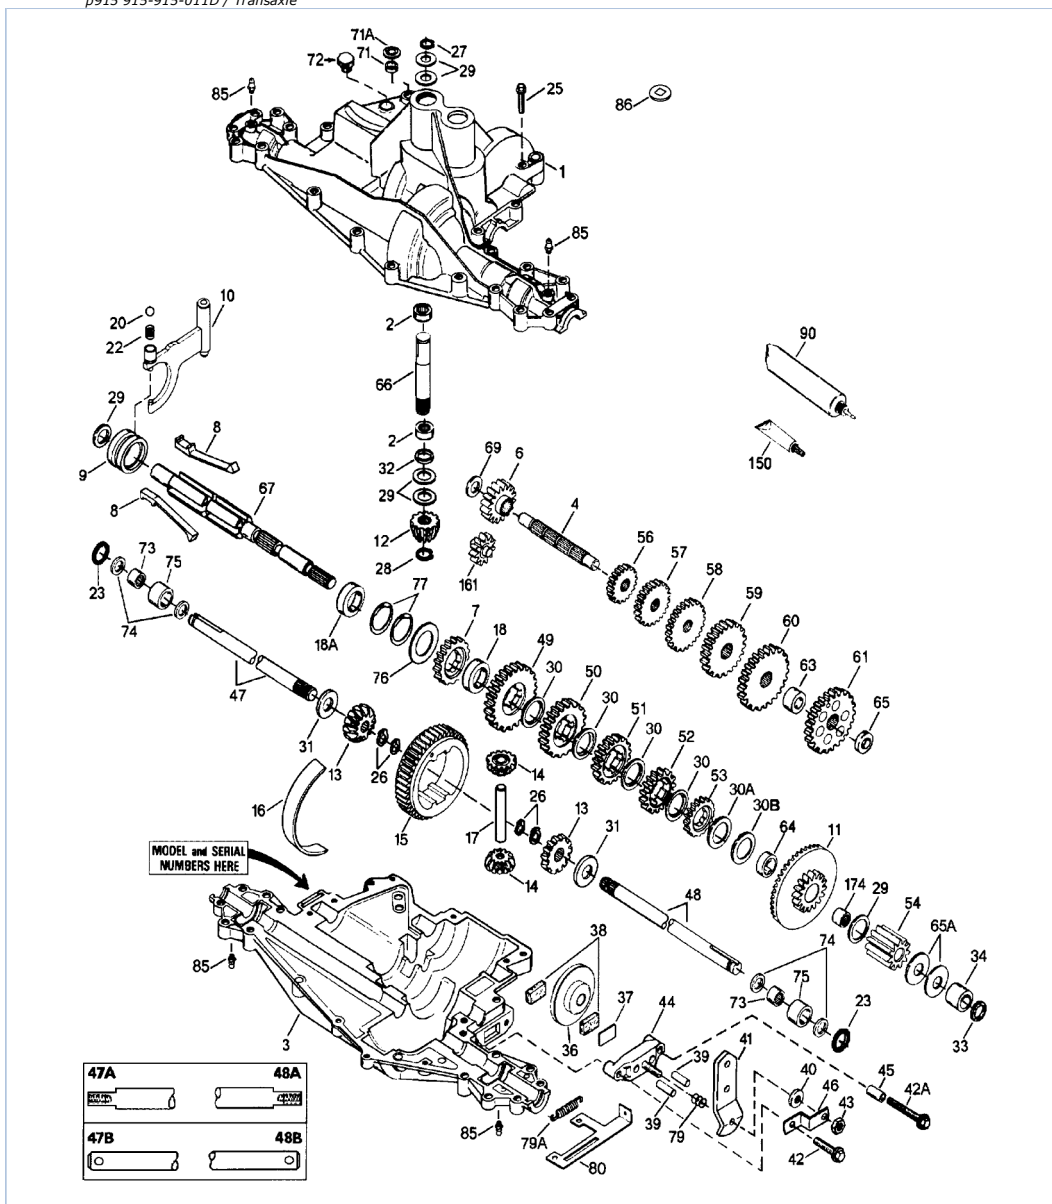

p915 915-915-011D / Transaxle

Part List

p915 915-915-011D / Transaxle

REF #	ITEM #	DESCRIPTION	QTY	REMARK
1	772117	Transaxle Cover	1	
2	780086A	Needle Bearing	2	
3	770110	Transaxle Case	1	
4	776300	Countershaft	1	
6	778281	Spur Gear (16 teeth)	1	
7	778122A	Spur Gear (22 teeth)	1	
8	792160	Shift Key	4	
9	784373	Shift Collar	1	
10	784365	Shift Rod & Fork	1	
11A	778290A	Bevel Gear & Bearing (Incl. 174)	1	
12	778262	Bevel Pinion (14 teeth)	1	
13	778221	Bevel Gear (16 teeth)	2	
14	778068	Differential Pinion	2	
15	778260	Ring Gear	1	
16	786150	Bearing Strip	1	
17	786139	Drive Pin	1	
18	786147	Neutral Spacer	1	
20	792139	Steel Ball, 3/8" dia.	1	
22	792142	Spring	1	
23	788061	Seal Ring	2	
25	792073A	Screw, 1/4-20 x 1-1/4"	17	
26	792125	Retaining Ring	4	
27	792035	Retaining Ring	1	
28	788040	Retaining Ring	1	
29	780072	Washer	5	
30	780108	Washer	4	
30B	780178	Washer	1	
31	780001	Washer	2	
32	792001	"O" Ring	1	
33	788076	"O" Ring	1	
34	780159	Bushing	1	
36	790071	Brake Disk	1	
37	790007	Brake Pad Plate	1	
38	799021	Brake Pad (pkg of 2)	2	
39	786026	Dowel Pin	2	
40	792076A	Washer	1	
41	790045	Brake Lever	1	
42	792073A	Screw, 1/4-20 x 1-1/4"	2	
43	792075	Locknut, 5/16-24	1	
44	790025	Brake Pad Holder	1	
46	786086	Brake Lever Bracket	1	
47B	774922	Axle (16-3/16" long)	1	
48B	774923	Axle (11" long)	1	
49	778125	Spur Gear (35 teeth)	1	
50	778250	Spur Gear (27 teeth)	1	
51	778122A	Spur Gear (22 teeth)	1	
52	778321	Spur Gear (19 teeth)	1	
54	778263	Spur Gear (11 teeth)	1	
56	778151	Spur Gear (15 teeth)	1	
57	778249	Spur Gear (23 teeth)	1	
58	778128A	Spur Gear (28 teeth)	1	
59	778129A	Spur Gear (30 teeth)	1	
61	778265	Spur Gear (34 teeth)	1	
63	786155A	Spacer	1	
65	780162	Washer	1	
65A	780160	Washer	2	
66	776299	Input Shaft	1	
67	776352	Shifter & Brake Shaft	1	
69	780161	Washer	1	
71	788069	Square Cut Ring	1	
72	792074	Threaded Plug	1	
76	780090	Washer	1	
77	788078A	Inverted Retaining Ring (pkg. of 2)	1	
79	792144	Spring	1	
90	788067B	Grease (32 oz. btl. Bentonite grease)	1	
150	510334	Gasket Eliminator (Loctite # 515)	1	
161	776302	Reverse Idler	1	
174	780085	Needle Bearing	1